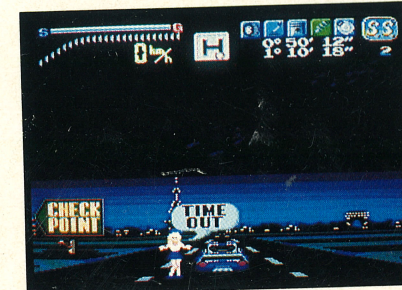

VICTORY RUN

TURBOGRAFX 16

DRIVING

VICTORY RUN

# VICTORY RUN

Strap on this red turbo-charged beauty and punch it. Barrel through the streets of night-time Paris. Lean into the rolling countryside curves. Sweat the hot Sahara straightaway. The famous Paris to Dakar Road Rally tests driving skills, reaction

time and your knowledge of the needs of your machine in various conditions. Great sights! Great sounds! If you've got the skills—hit the road, Jack. The best time wins!

Number of stages: 8  
Number of players: 1  
Recommended ages:  
8 years to adult.